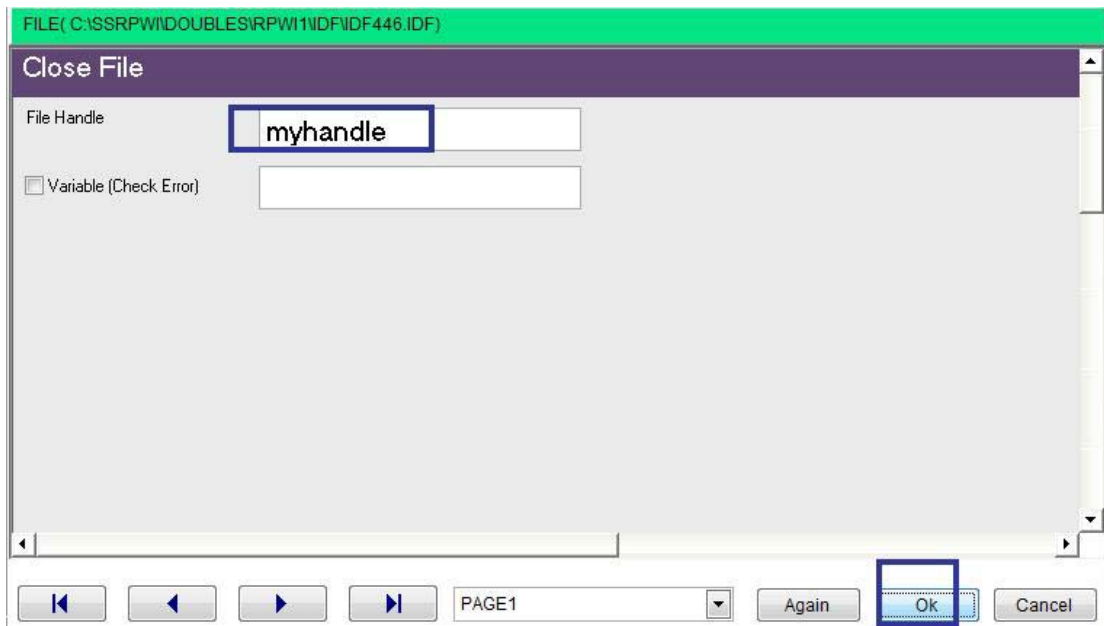

Domain (Files) Component (Close File)

Interaction Page